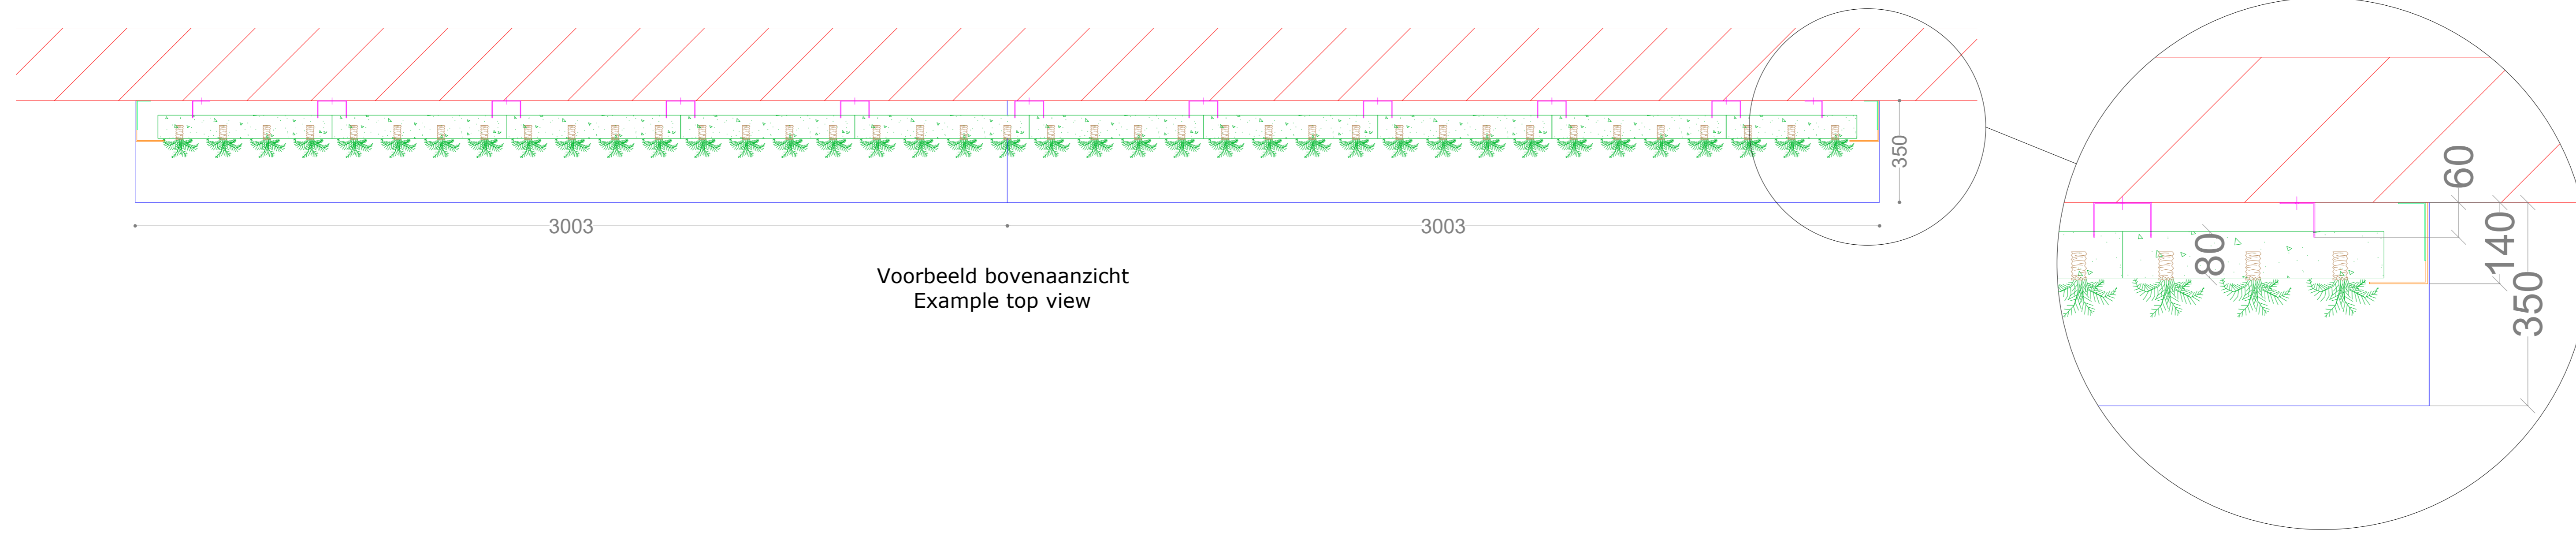

Voorbeeldtekening
Drawing example

- RENVOOI
- = EFIX plant panelen
 - = Afwerklijsten, aluminium in gewenste RAL kleur
 - = U + L-profielen
 - = Goot ,aluminium in gewenste RAL kleur
- LEGEND
- = EFIX plant panels
 - = Finish frame, aluminum in requested RAL colour
 - = U + L-profiles
 - = Gutter, aluminum in requested RAL colour

<p>Project: Example</p> <p style="font-size: 2em; color: red; opacity: 0.5;">EXAMPLE</p> <p>Description: EFIX outdoor</p>		<p>Drawing Nr.: Wallflore Example</p>		<p>A3</p>
		<p>Tolerance in general</p>	<p><500 ±3 ,0 ±0.5</p> <p>>500 ±1.5 ,00 ±0.13</p>	<p>Angular tolerance ±1°</p>
<p>Date: 4-12-2020</p>		<p>Rev.: 0</p>		
<p>Designed By: EBL</p>		<p>Scale: ?</p>		
<p>This drawing is a property of Wallflore, it is not allowed to reproduce or use this without permission.</p>				
		<h1 style="color: green;">Wallflore</h1> <p>Cloud Garden Natural Solutions BV. Telfordstraat 9 8013 RL Zwolle</p>		