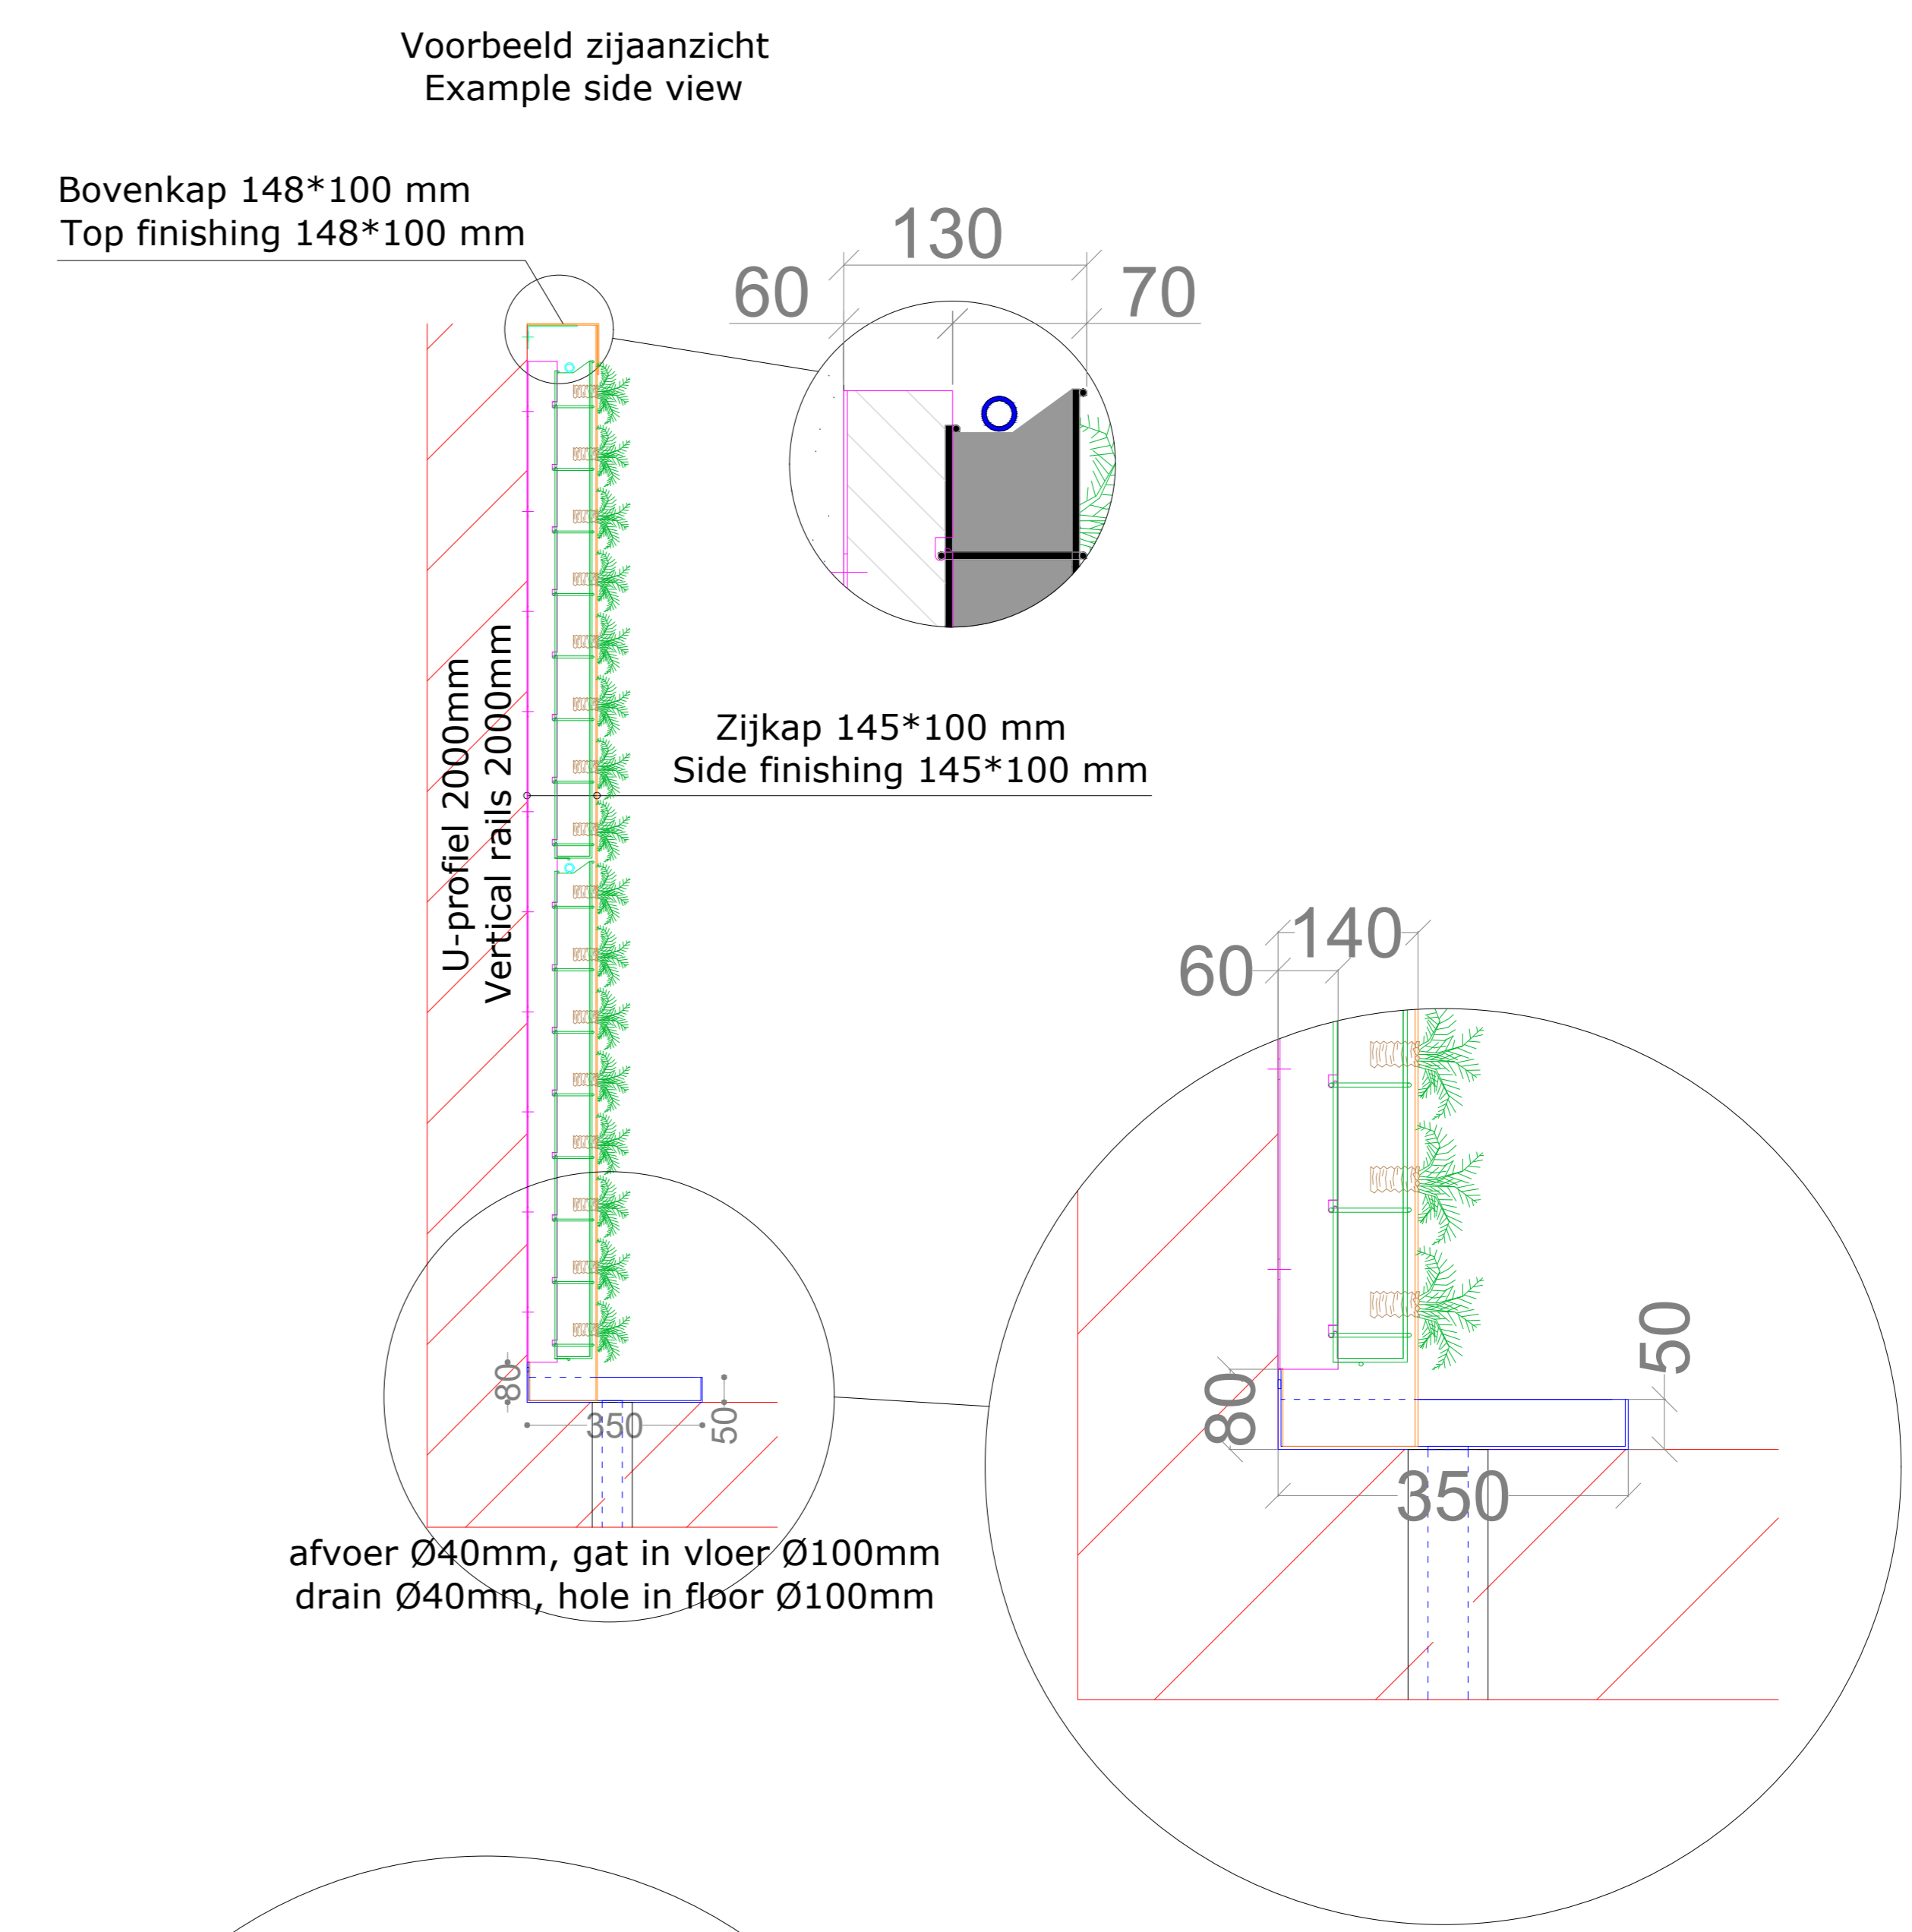

Voorbeeldtekening
Drawing example

- RENVOOI
- = EFIX plant panelen
 - = Afwerklijsten, aluminium in gewenste RAL kleur
 - = U + L-profielen
 - = Goot ,aluminium in gewenste RAL kleur
- LEGEND
- = EFIX plant panels
 - = Finish frame, aluminum in requested RAL colour
 - = U + L-profiles
 - = Gutter, aluminum in requested RAL colour

<p>Project: Example</p> <p style="font-size: 2em; color: red; opacity: 0.5;">EXAMPLE</p> <p>Description: EFIX outdoor</p>		<p>Drawing Nr.: Wallflore Example</p>		<p>A3</p>
		<p>Tolerance in general</p>	<p><500 ±3 ,0 ±0.5</p> <p>>500 ±1.5 ,00 ±0.13</p>	<p>Angular tolerance ±1°</p>
<p>Date: 4-12-2020</p>		<p>Rev.: 0</p>		
<p>Designed By: EBL</p>		<p>Scale: ?</p>		
<p>This drawing is a property of Wallflore, it is not allowed to reproduce or use this without permission.</p>				
		<h1 style="color: green;">Wallflore</h1> <p>Cloud Garden Natural Solutions BV. Telfordstraat 9 8013 RL Zwolle</p>		