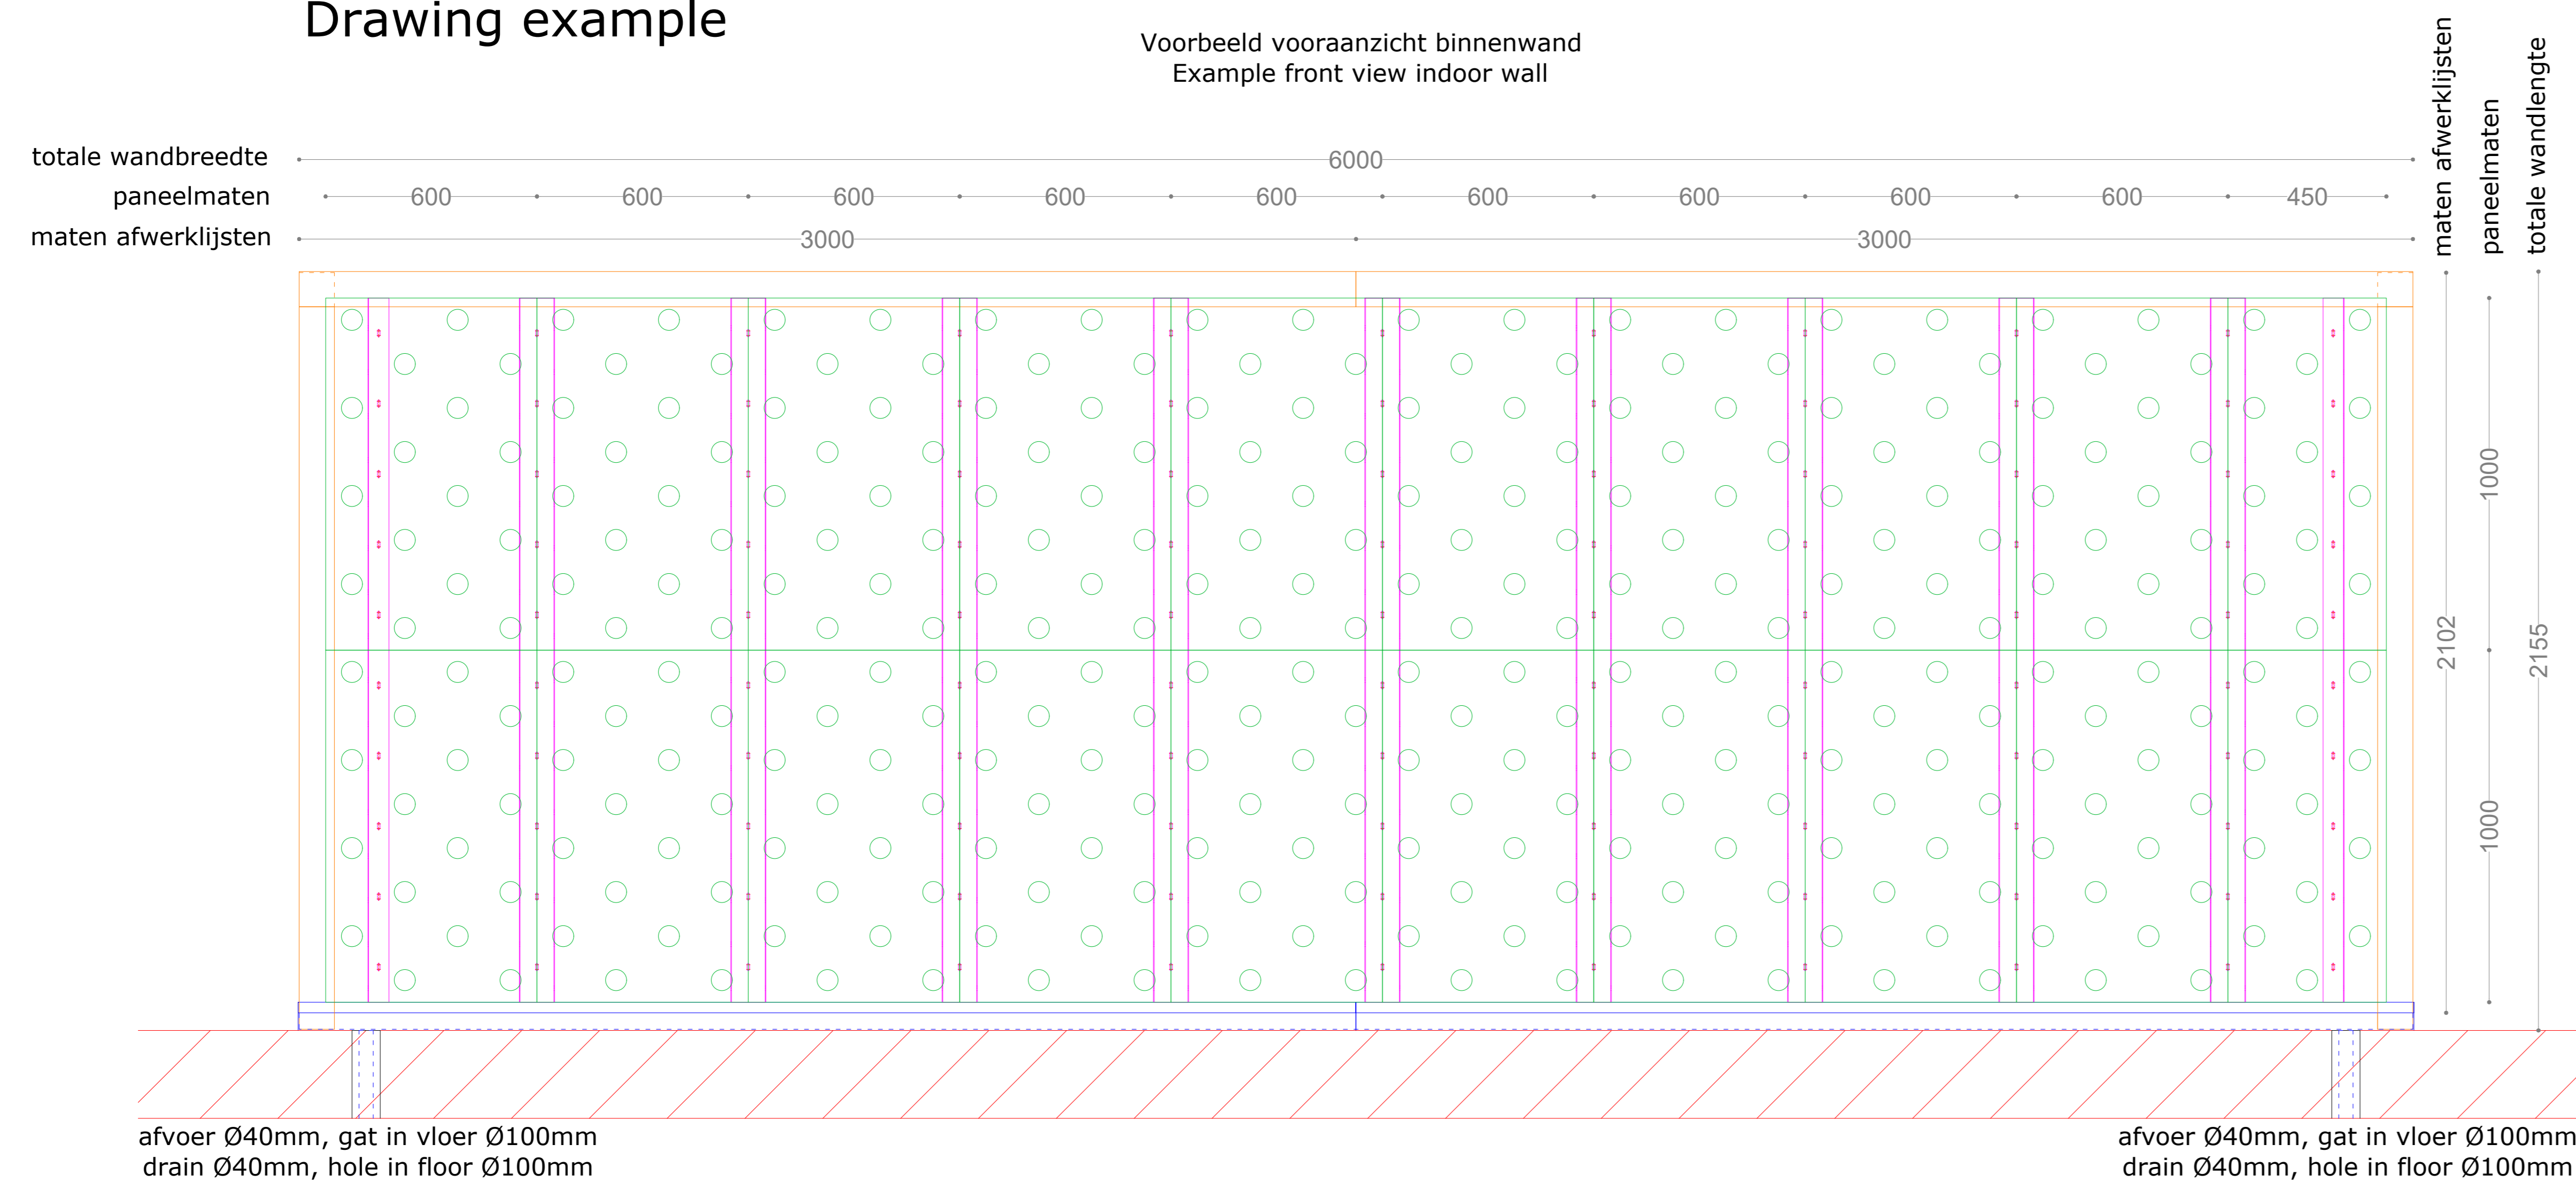

Voorbeeldtekening
Drawing example

- RENVOOI
- = EFIX plant panelen
 - = Afwerklijsten, aluminium in gewenste RAL kleur
 - = U + L-profielen
 - = Goot ,aluminium in gewenste RAL kleur
- LEGEND
- = EFIX plant panels
 - = Finish frame, aluminum in requested RAL colour
 - = U + L-profiles
 - = Gutter, aluminum in requested RAL colour

<p>Project: Example</p> <p style="font-size: 2em; color: red; opacity: 0.5;">EXAMPLE</p> <p>Description: EFIX outdoor</p>		<p>Drawing Nr.: Wallflore Example</p>		<p>A3</p>
		<p>Tolerance in general</p>	<p><500 ±3 ,0 ±0.5</p> <p>>500 ±1.5 ,00 ±0.13</p>	<p>Angular tolerance ±1°</p>
<p>Date: 4-12-2020</p>		<p>Rev.: 0</p>		
<p>Designed By: EBL</p>		<p>Scale: ?</p>		
<p>This drawing is a property of Wallflore, it is not allowed to reproduce or use this without permission.</p>				
		<h1 style="color: green;">Wallflore</h1> <p>Cloud Garden Natural Solutions BV. Telfordstraat 9 8013 RL Zwolle</p>		